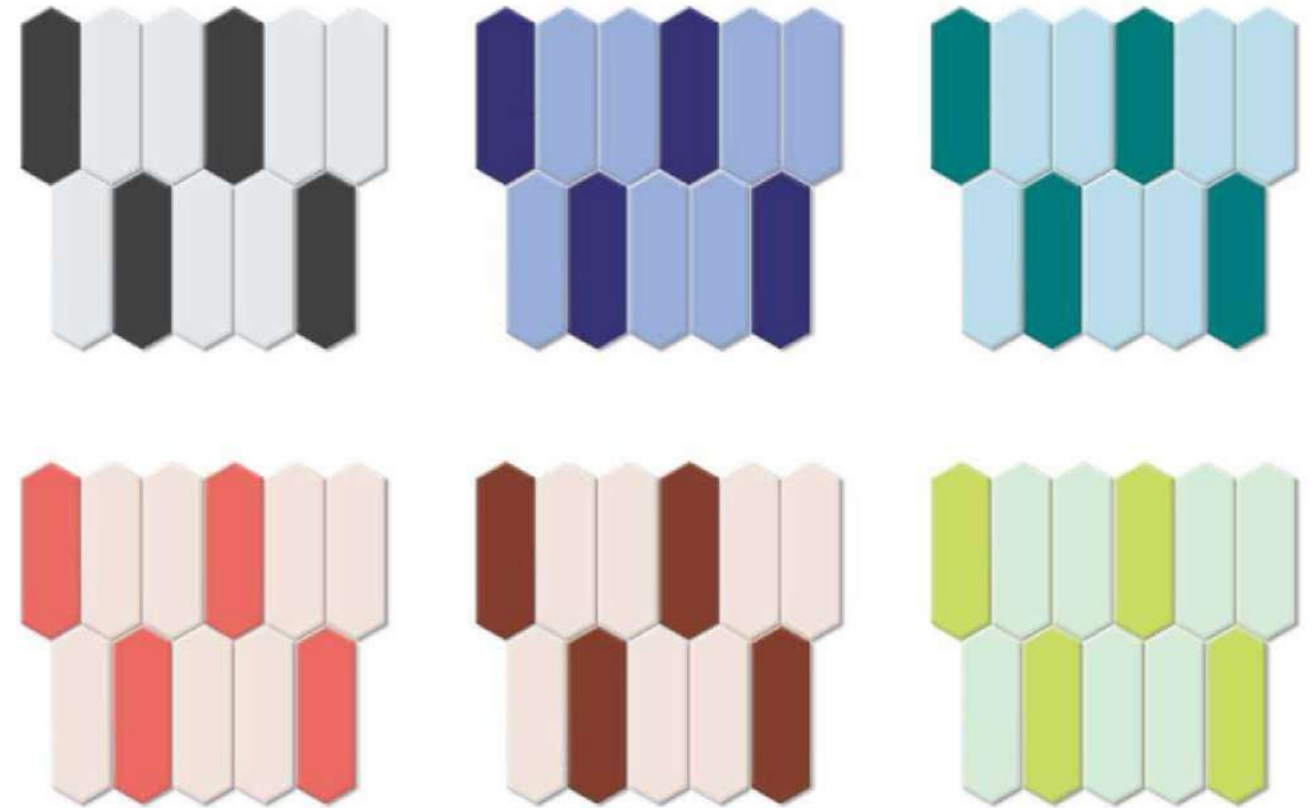

### FEATURES & APPLICATIONS

ELONGATED HEXAGON

CHIP SIZE  
23x107mm

SHEET SIZE  
293x310mm

BRINGING  
BACK  
THE  
*Classic bricks.*

FEATURES & APPLICATIONS

*Colour?*  
COLOUR  
COLOUR  
WHICH

ELONGATED HEXAGON 2