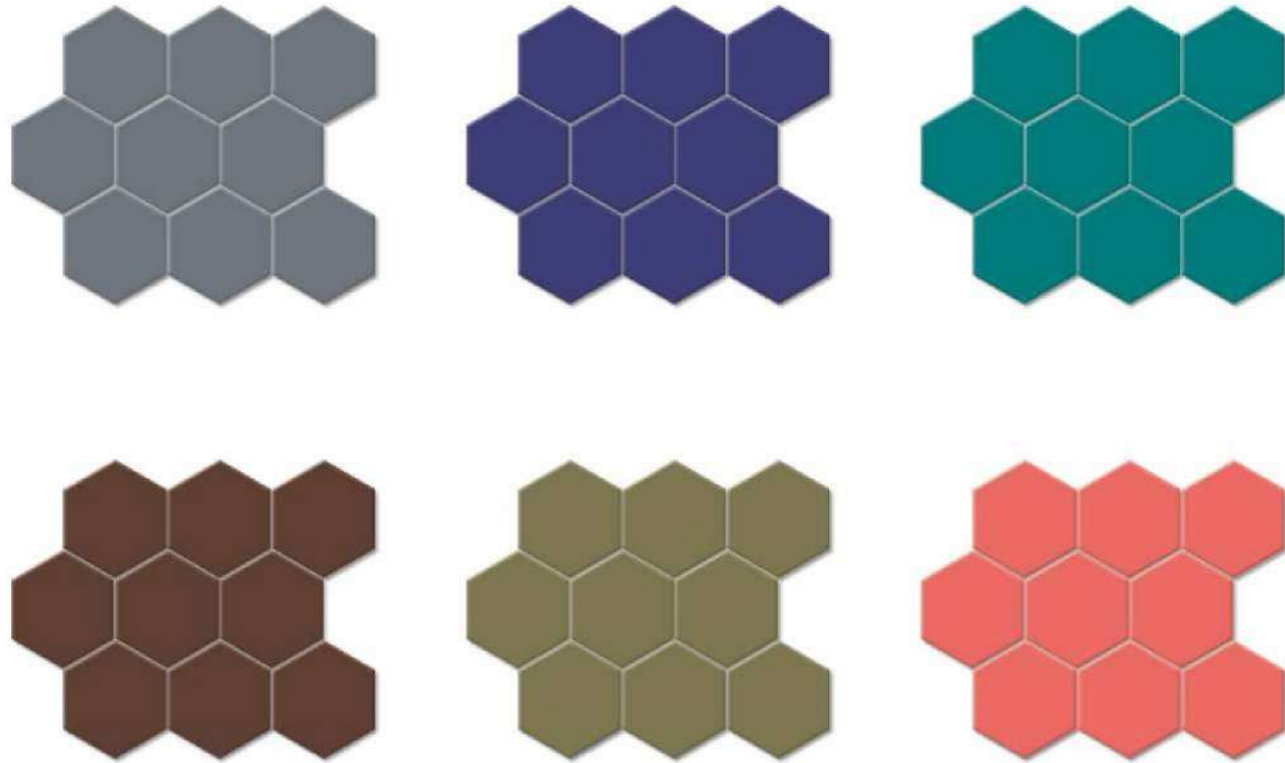

HEXAGON 3

CHIP SIZE
93x108mm

SHEET SIZE
289x200mm