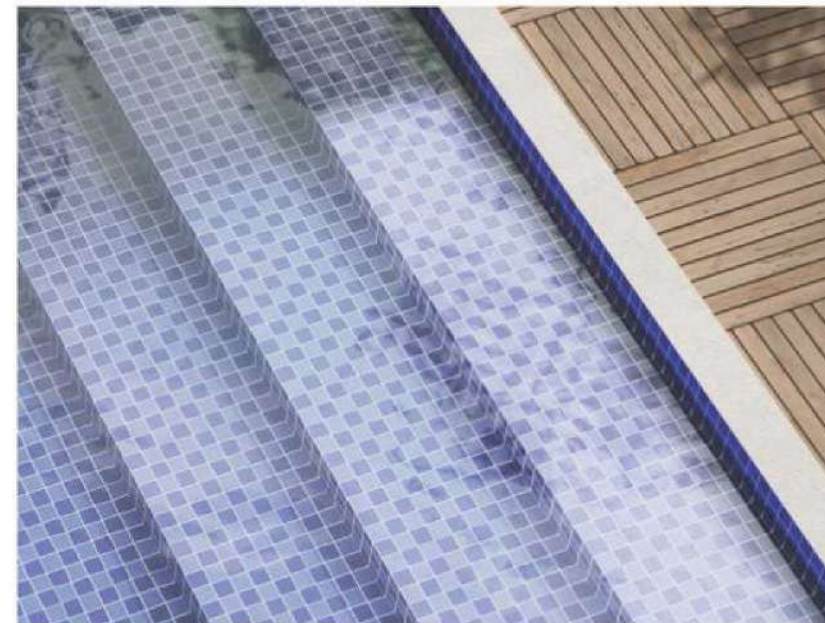

SQUARE

CHIP SIZE
48x48mm

SHEET SIZE
303x303mm

FEATURES & APPLICATIONS