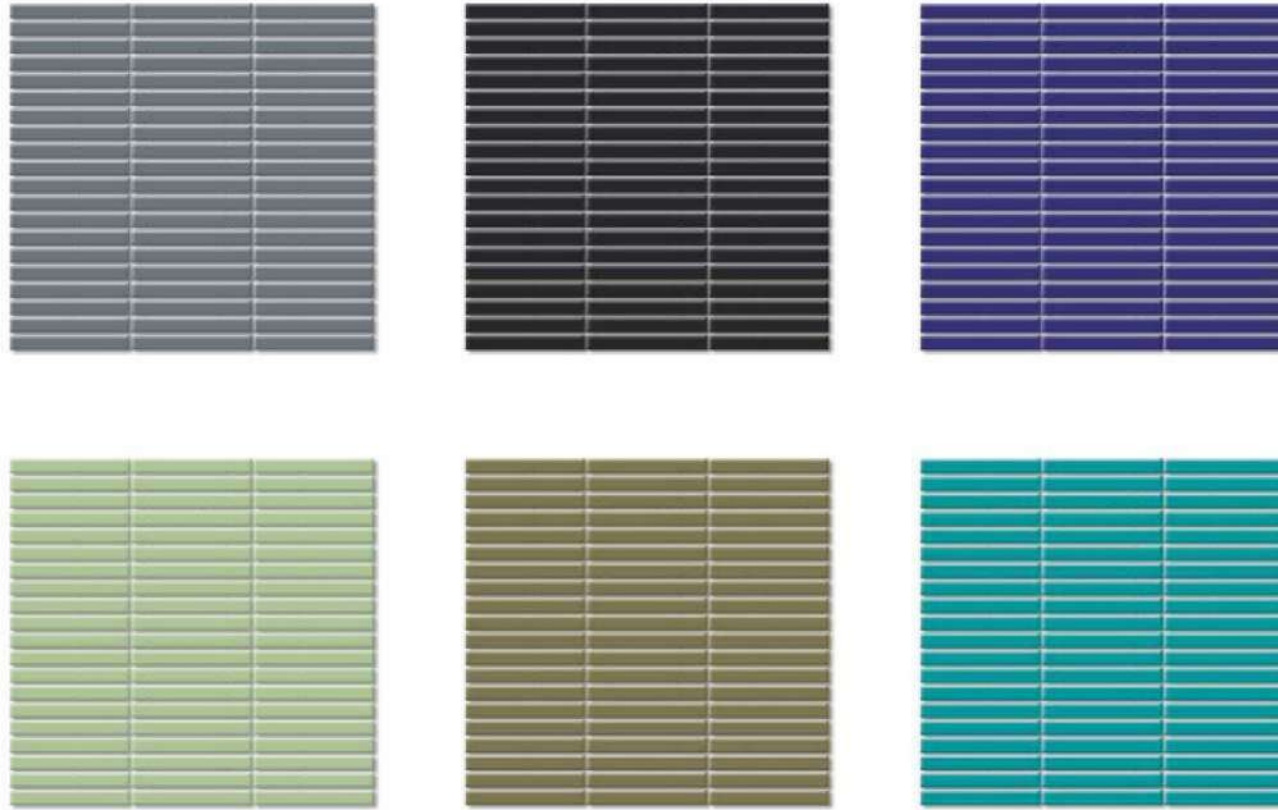

FEATURES & APPLICATIONS

STRIPS

CHIP SIZE  
12x93mm

SHEET SIZE  
297x285mm

BEAUTY  
COMES IN  
VARIOUS  
*Shapes and textures.*

FEATURES & APPLICATIONS

EXHIBITING AN  
INDIVIDUAL  
PERSONALITY

*To every room!*