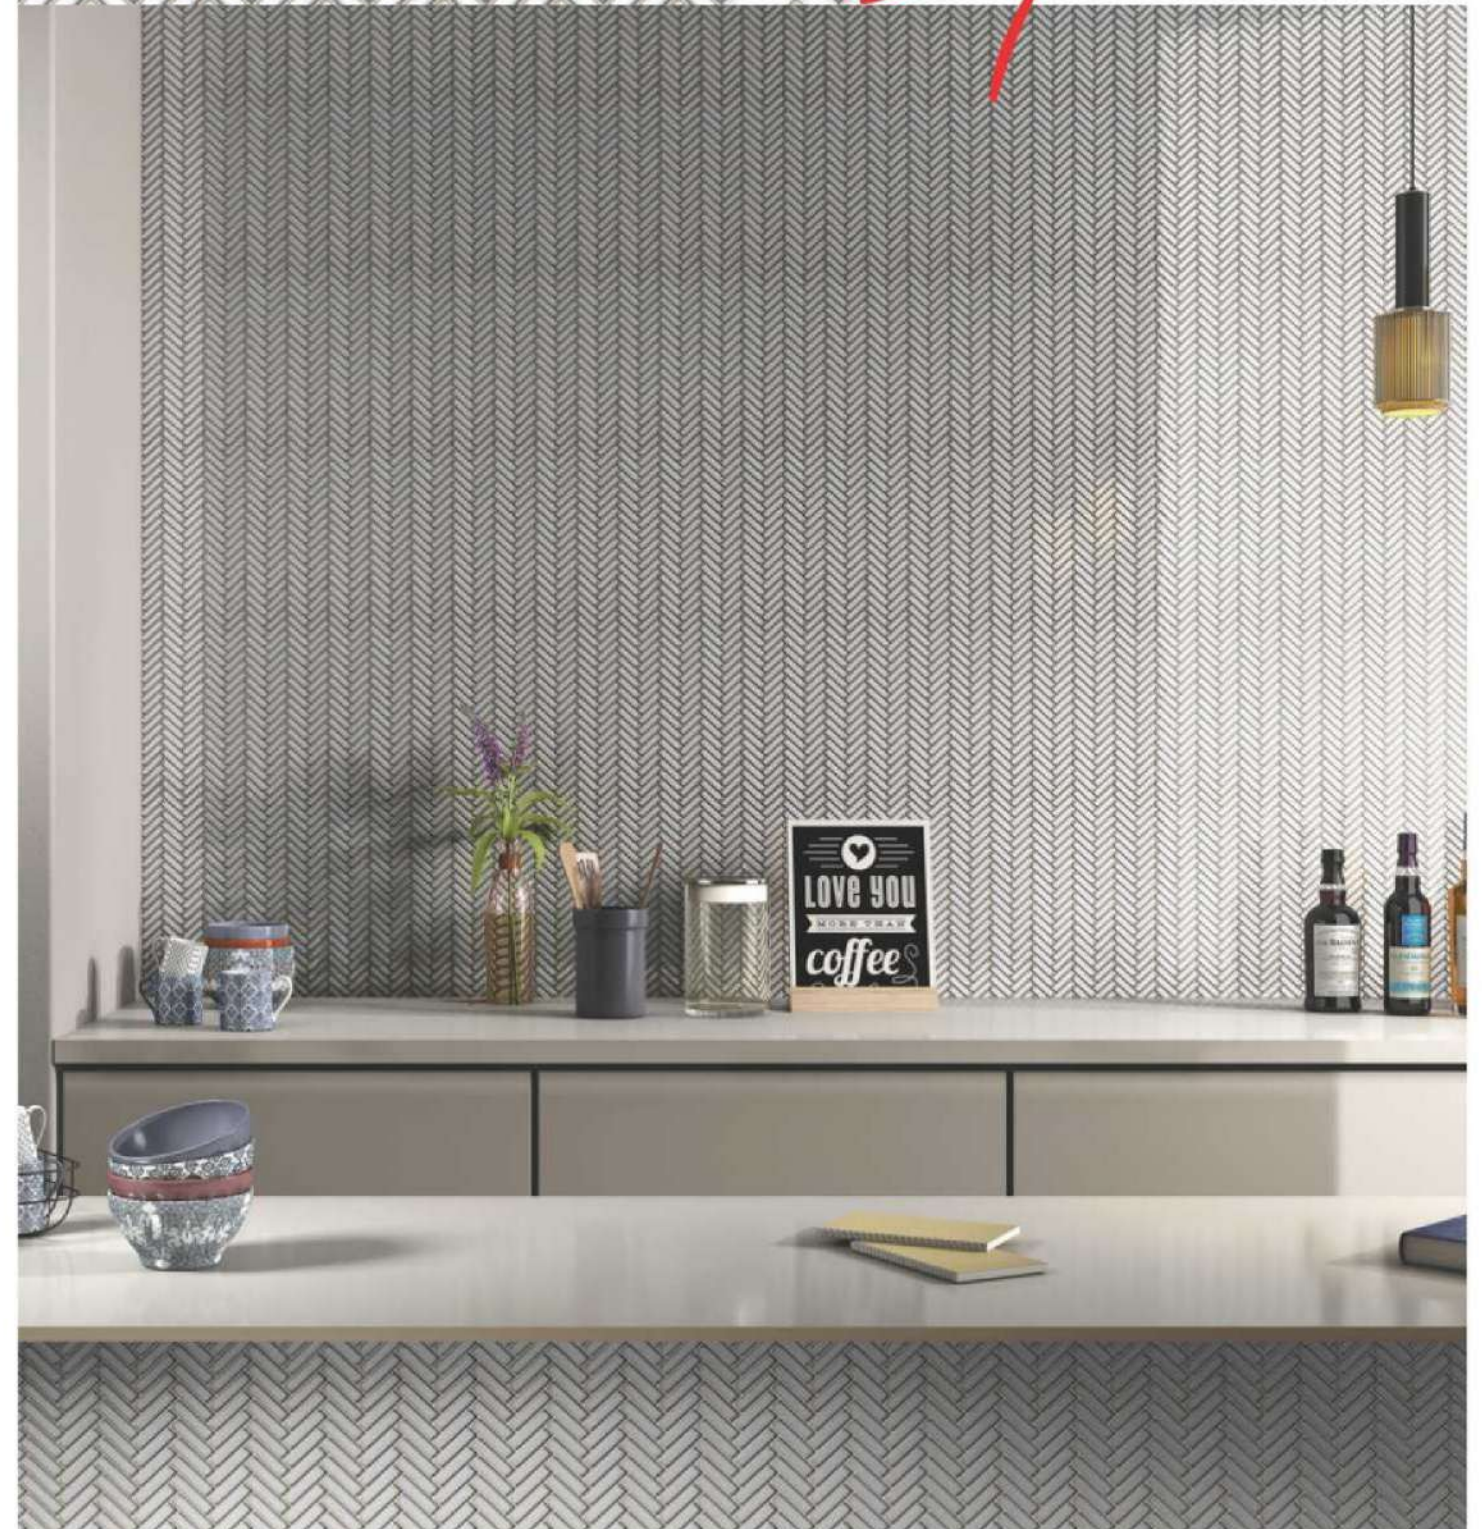

CHIP SIZE  
42x75mm

SHEET SIZE  
265x263mm

FEATURES & APPLICATIONS

HERRING BONE 2

CHIP SIZE  
12x48mm

SHEET SIZE  
270x280mm

QUALITY CERAMICS  
THAT LEAVE  
A LASTING

*Impression.*