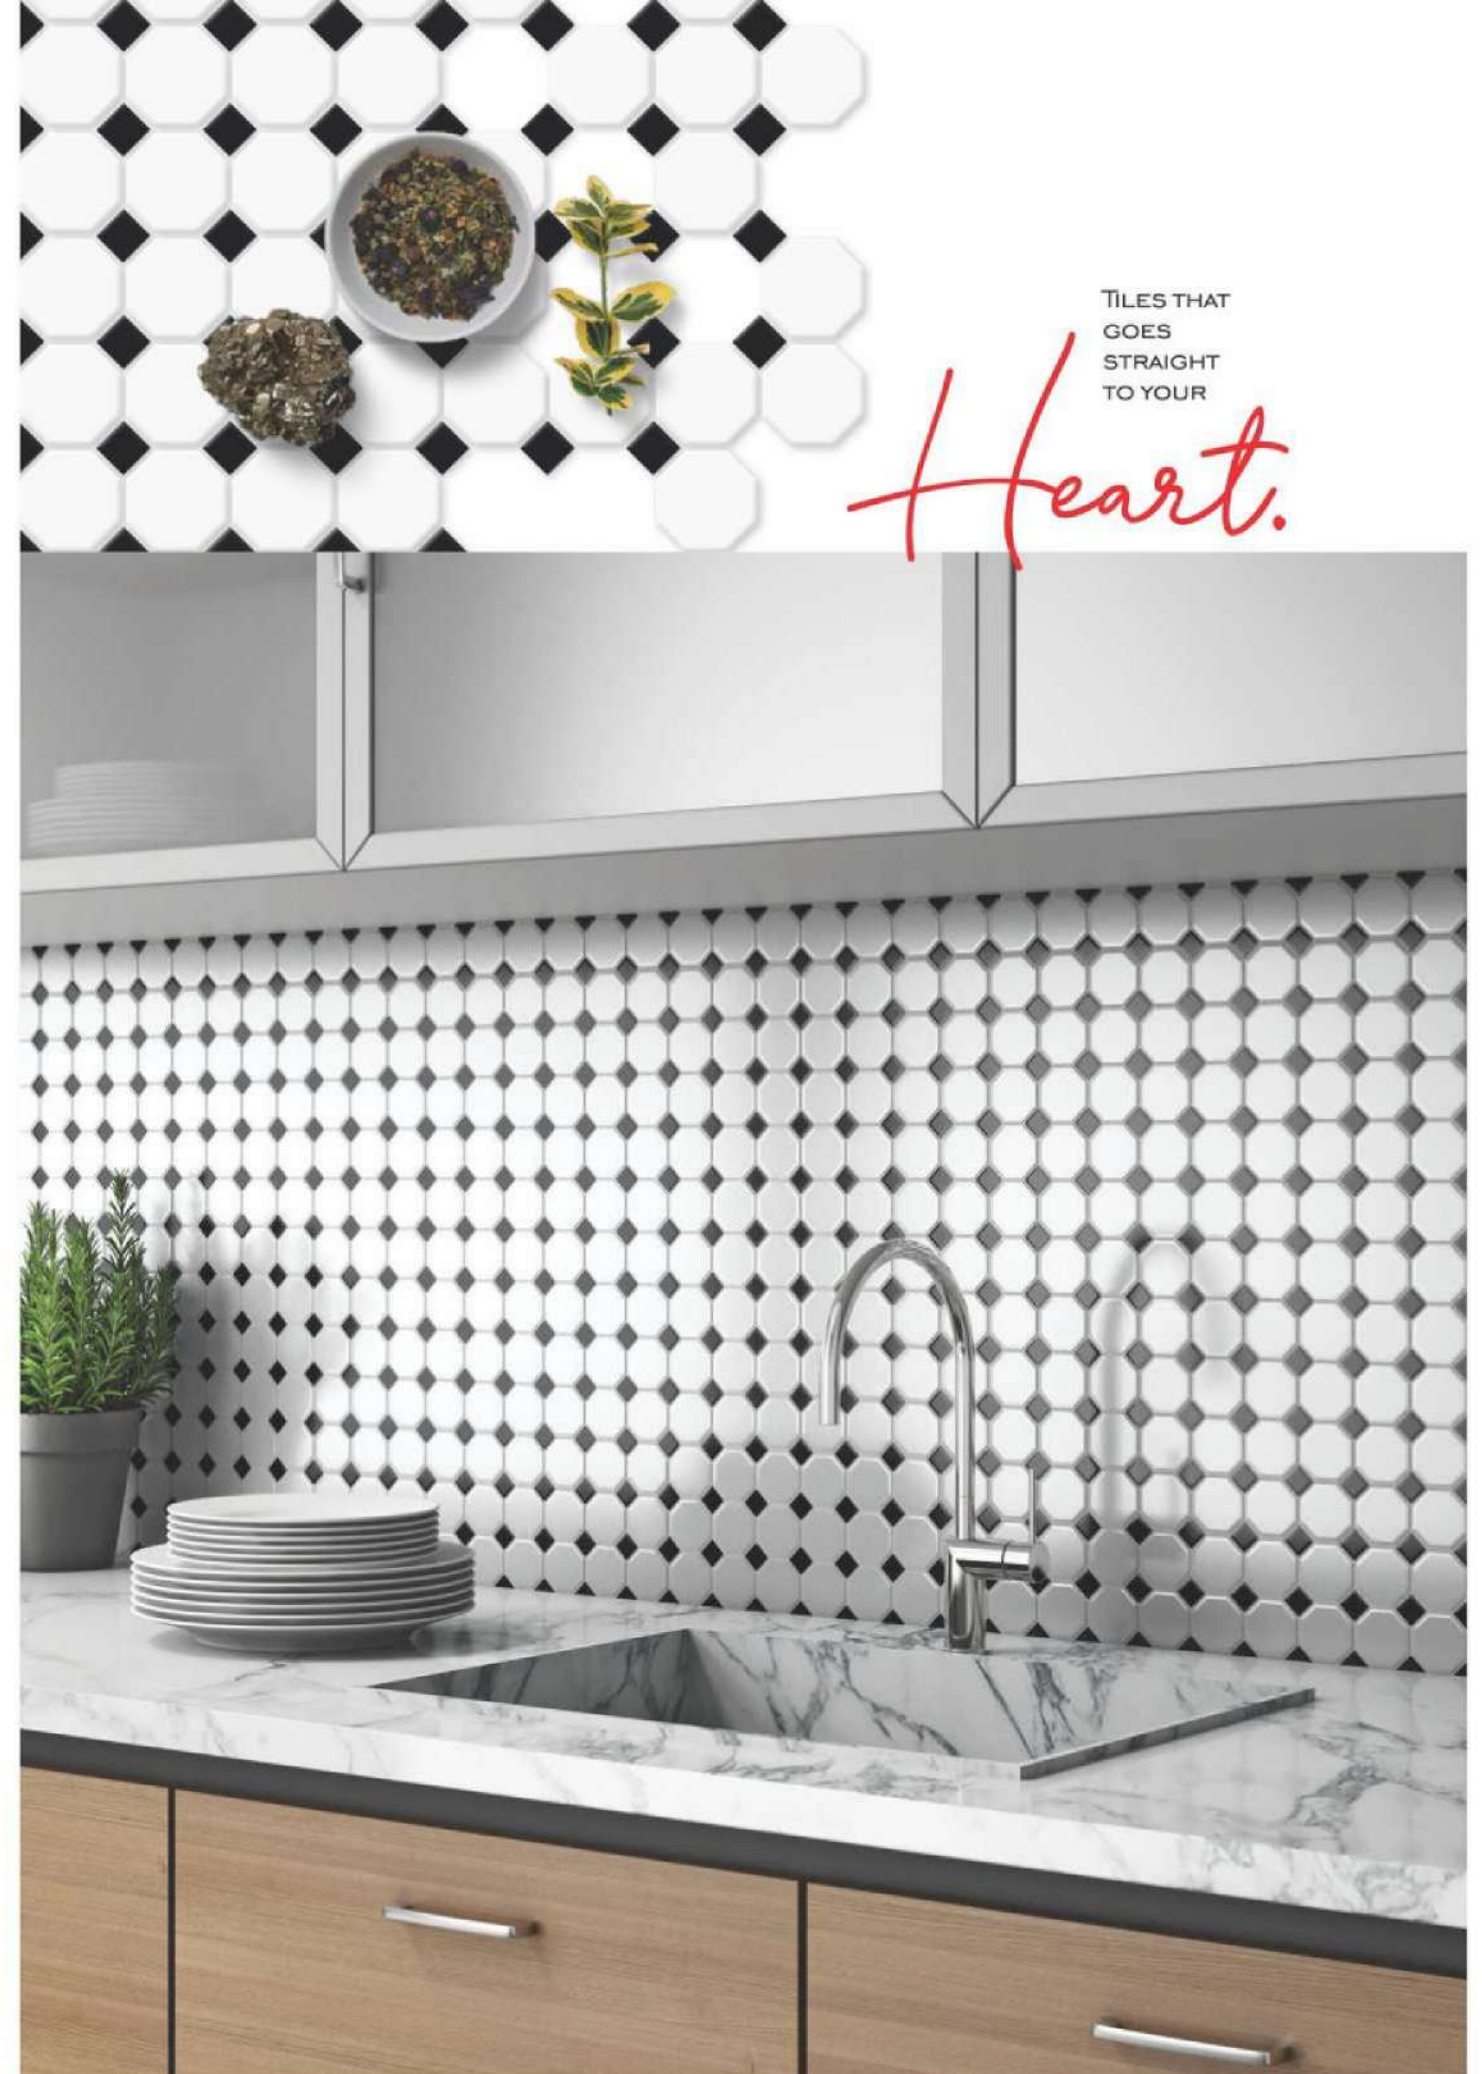

CHIP SIZE
23x23/55x55mm

SHEET SIZE
295x295mm