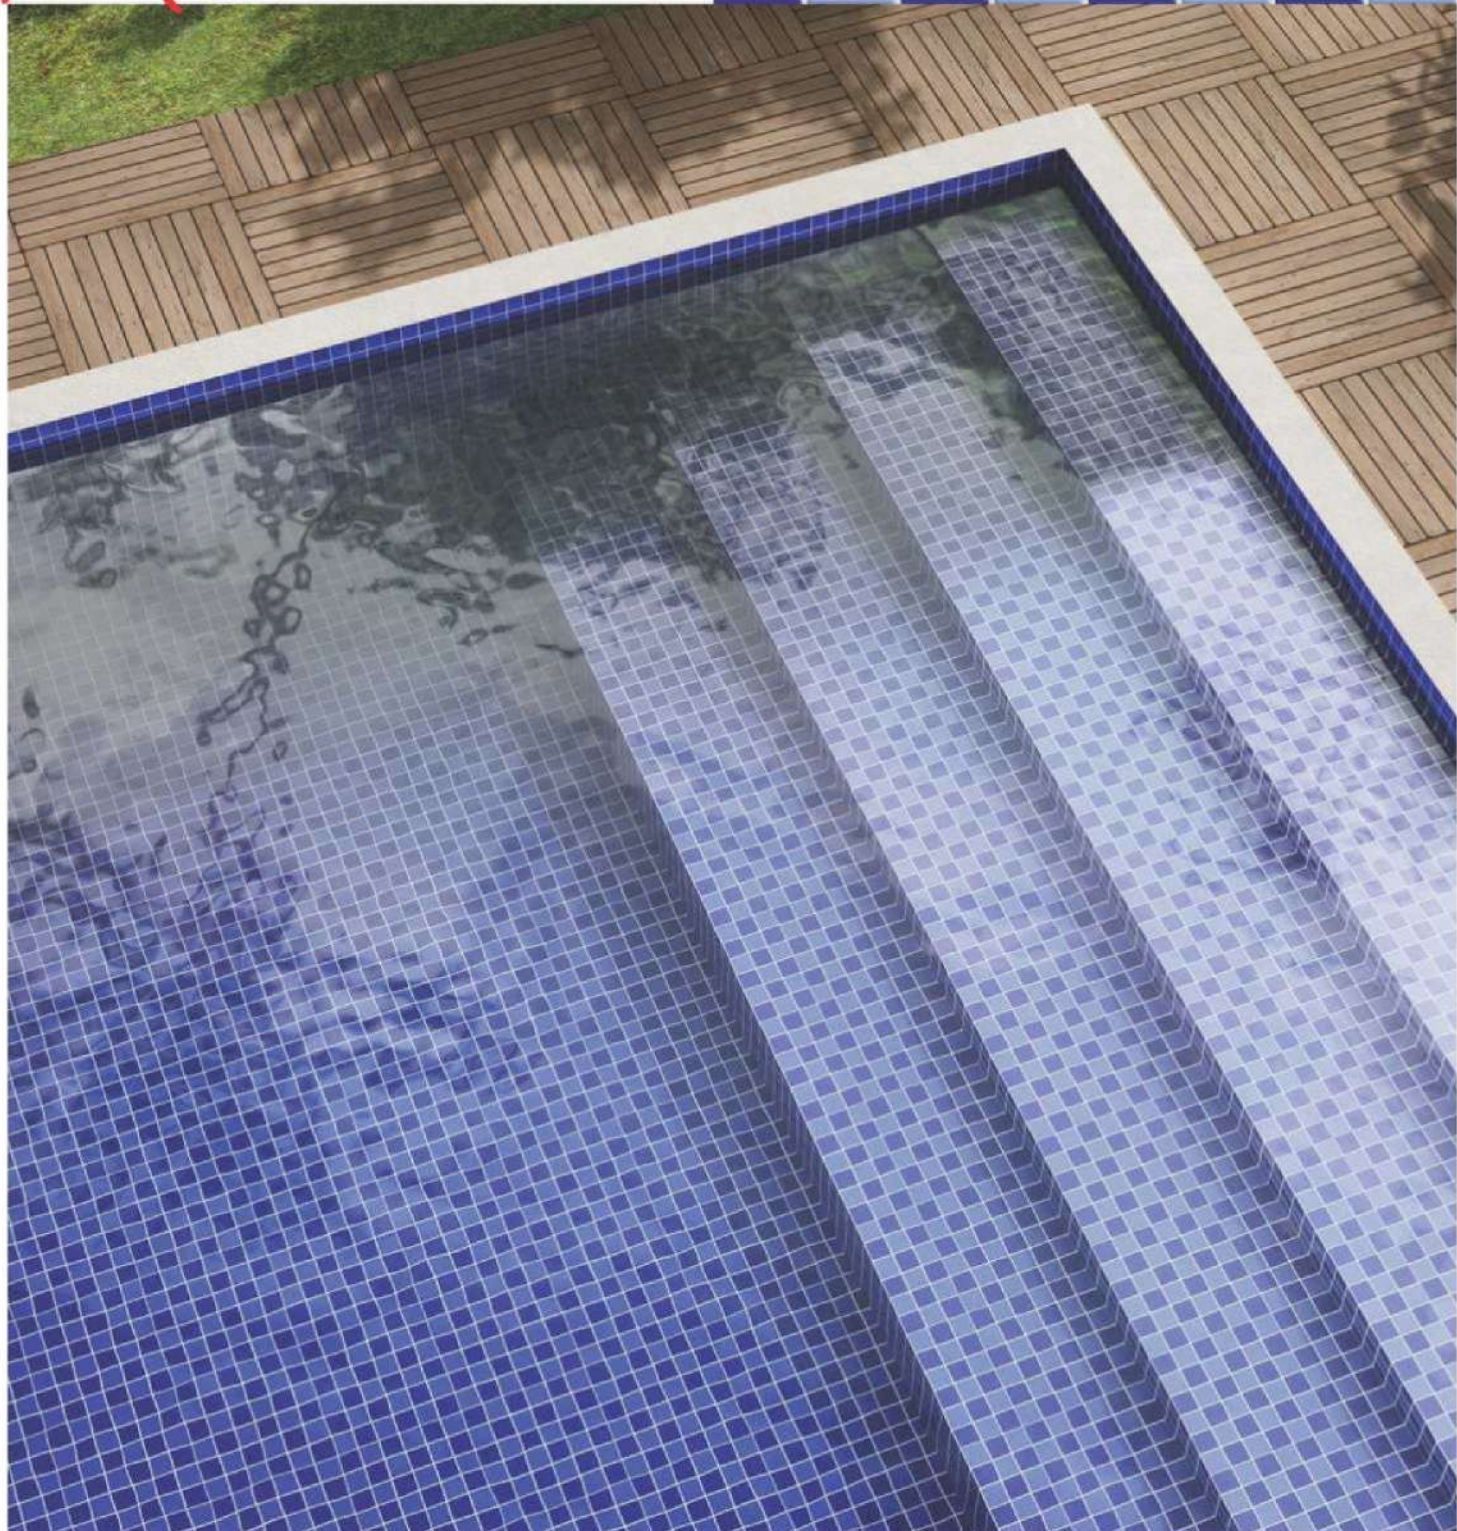

BRINGING  
LUXURY  
AT YOUR  
*Doorsteps.*

RECTANGLE 2

CHIP SIZE  
23x145mm

SHEET SIZE  
298x290mm

FEATURES & APPLICATIONS

AS  
AGELESS  
AS  
*Music!*

SQUARE

CHIP SIZE  
48x48mm

SHEET SIZE  
303x303mm

FEATURES & APPLICATIONS

SQUARE 002

CHIP SIZE  
100x100mm

SHEET SIZE  
303x303mm

CAREFULLY  
CURATED  
PIECES TO  
MATCH YOUR  
*Personality.*

FEATURES & APPLICATIONS

SQUARE 003