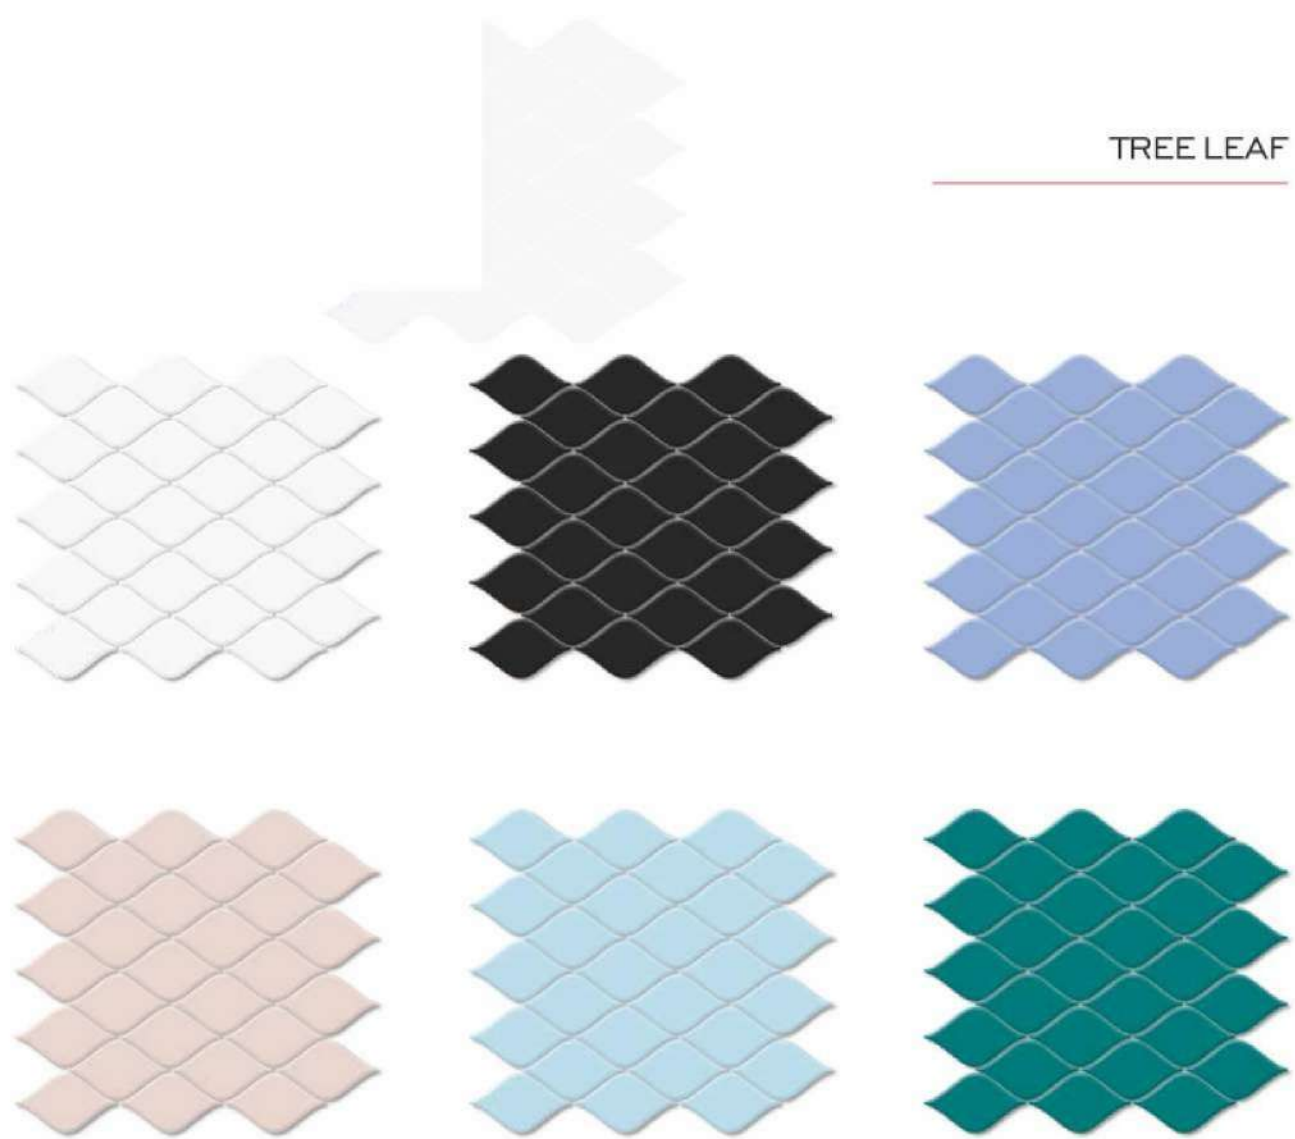

SQUARE PLAIN

CHIP SIZE  
23x23mm

SHEET SIZE  
298x298mm

BECAUSE  
YOUR SPACE  
NEEDS A  
DISTINCTIVE  
*Aura!*

FEATURES & APPLICATIONS

TREE LEAF

CHIP SIZE  
48x86mm

SHEET SIZE  
270x270mm